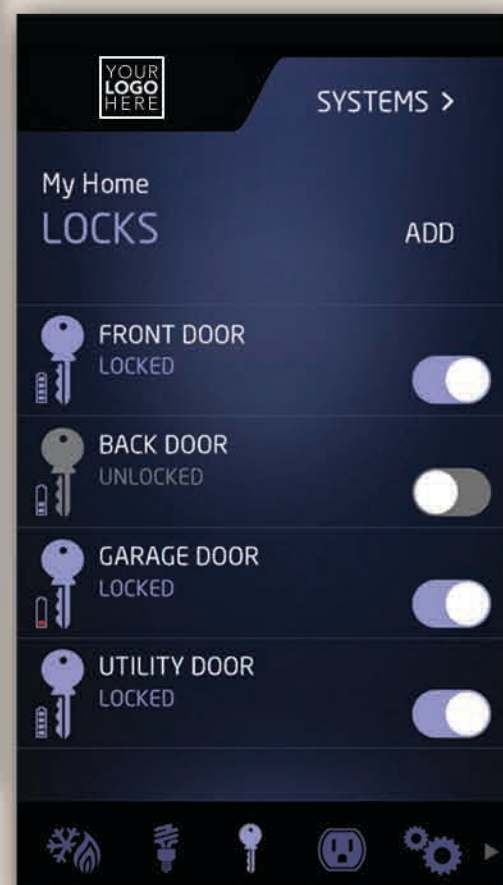

# D O O R L O C K C O N T R O L

## Control Door Locks via the Security System

ACCESS VIA  
TEXT COMMANDS

### ACCESS VIA THE APP

- Replaces existing deadbolts
- Mobile control with MyAccess™ and the Virtual Keypad™ App
- Keyless Entry Door locks available in Polished Brass, Satin Nickel and Venetian Bronze