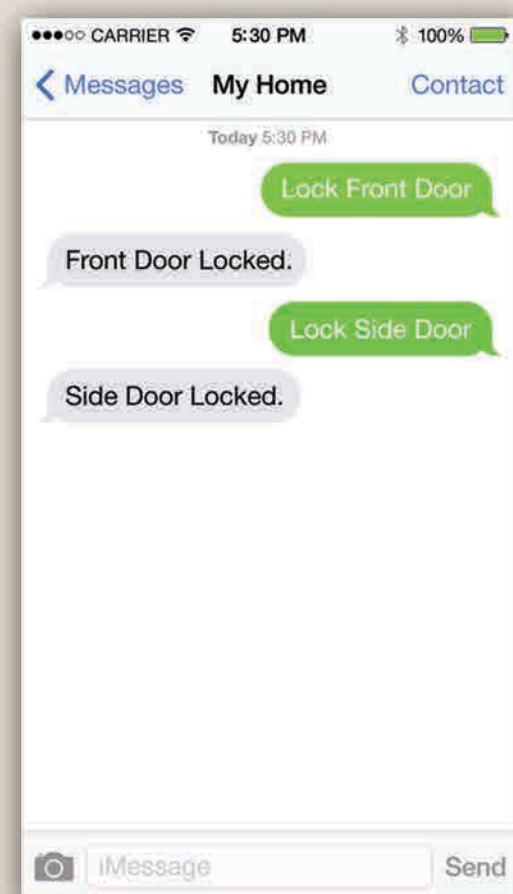

# D O O R L O C K C O N T R O L

## Control Door Locks via the Security System

ACCESS VIA  
TEXT COMMANDS

### ACCESS VIA THE APP

- Replaces existing deadbolts
- Mobile control with MyAccess™ and the Virtual Keypad™ App
- Keyless Entry Door locks available in Polished Brass, Satin Nickel and Venetian Bronze