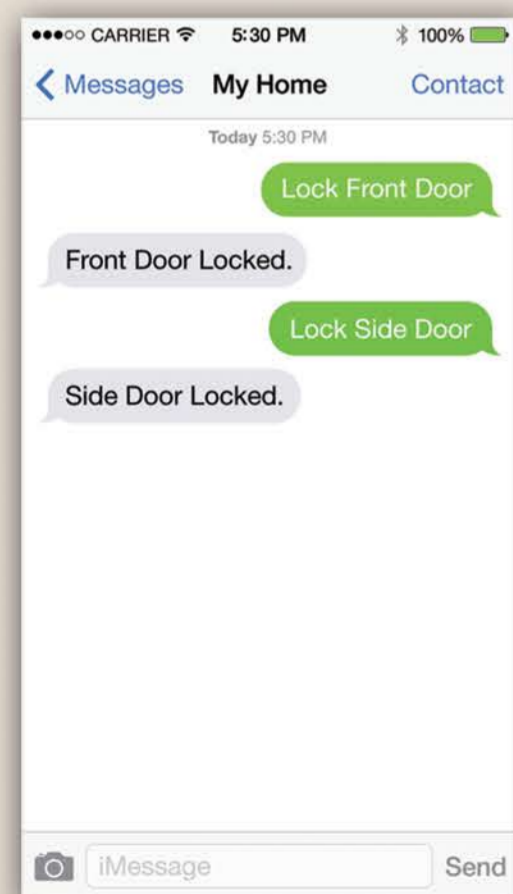

D O O R L O C K C O N T R O L

Control Door Locks via the Security System

ACCESS VIA
TEXT COMMANDS

ACCESS VIA THE APP

- Replaces existing deadbolts
- Mobile control with MyAccess™ and the Virtual Keypad™ App
- Keyless Entry Door locks available in Polished Brass, Satin Nickel and Venetian Bronze
- Ability to check status of garage doors and open or close