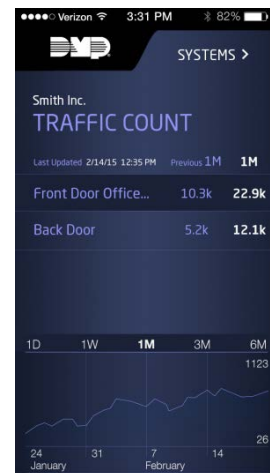

Features

Traffic Count

XT30/XT50 and XTL Series panels now send Traffic Count data to the Virtual Keypad App. To allow App users to view the TRAFFIC COUNT screen from the Virtual Keypad™ App enable Traffic Count from the vk.securecomwireless.com website. The App displays the 10 lowest numbered zones with Traffic Count set to YES. See the following Virtual App Technical Updates for more information:

- Android Version 4.4 (TU-0781)
- iOS Version 4.5 (TU-0782)

TRAFFIC COUNT
NO YES

This option is only displayed for NT and EX type zones. Select YES to provide reporting to the receiver of the number of zone trips while in a disarmed state. The number of trips will be included with the area closing message and reported to the central station automation system. Traffic Count data for the 10 lowest numbered zones with Traffic Count set to YES is also sent to the Virtual Keypad™ App if enabled at vk.securecomwireless.com. Default is NO.

Automatic Cellular Activation (263C CDMA Cellular Communicators)

XT30/XT50 and XTL Series control panels now perform Automatic Cellular Activation. This eliminates the need to enter DIAG (2313) from the keypad and select ACTIVATE CELL. If the 263C Cellular Communicator has not been previously activated, automatic cellular activation occurs when the panel is powered up or is reset. The 263C CDMA Cellular Communicator must connect to a Verizon tower for successful activation.